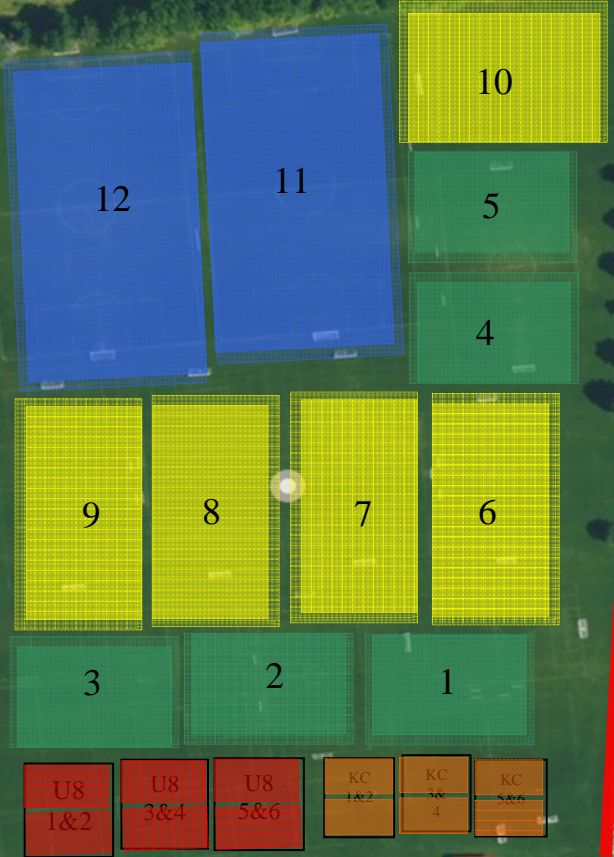

Amsterdam Rd

Exit

Entrance

NO PARKING IN RED SHADED AREAS

PURPLE AREAS ARE DESIGNATED FOR PARKING

Meelbreek Park Dd

2 lanes of parking

2 lanes of parking